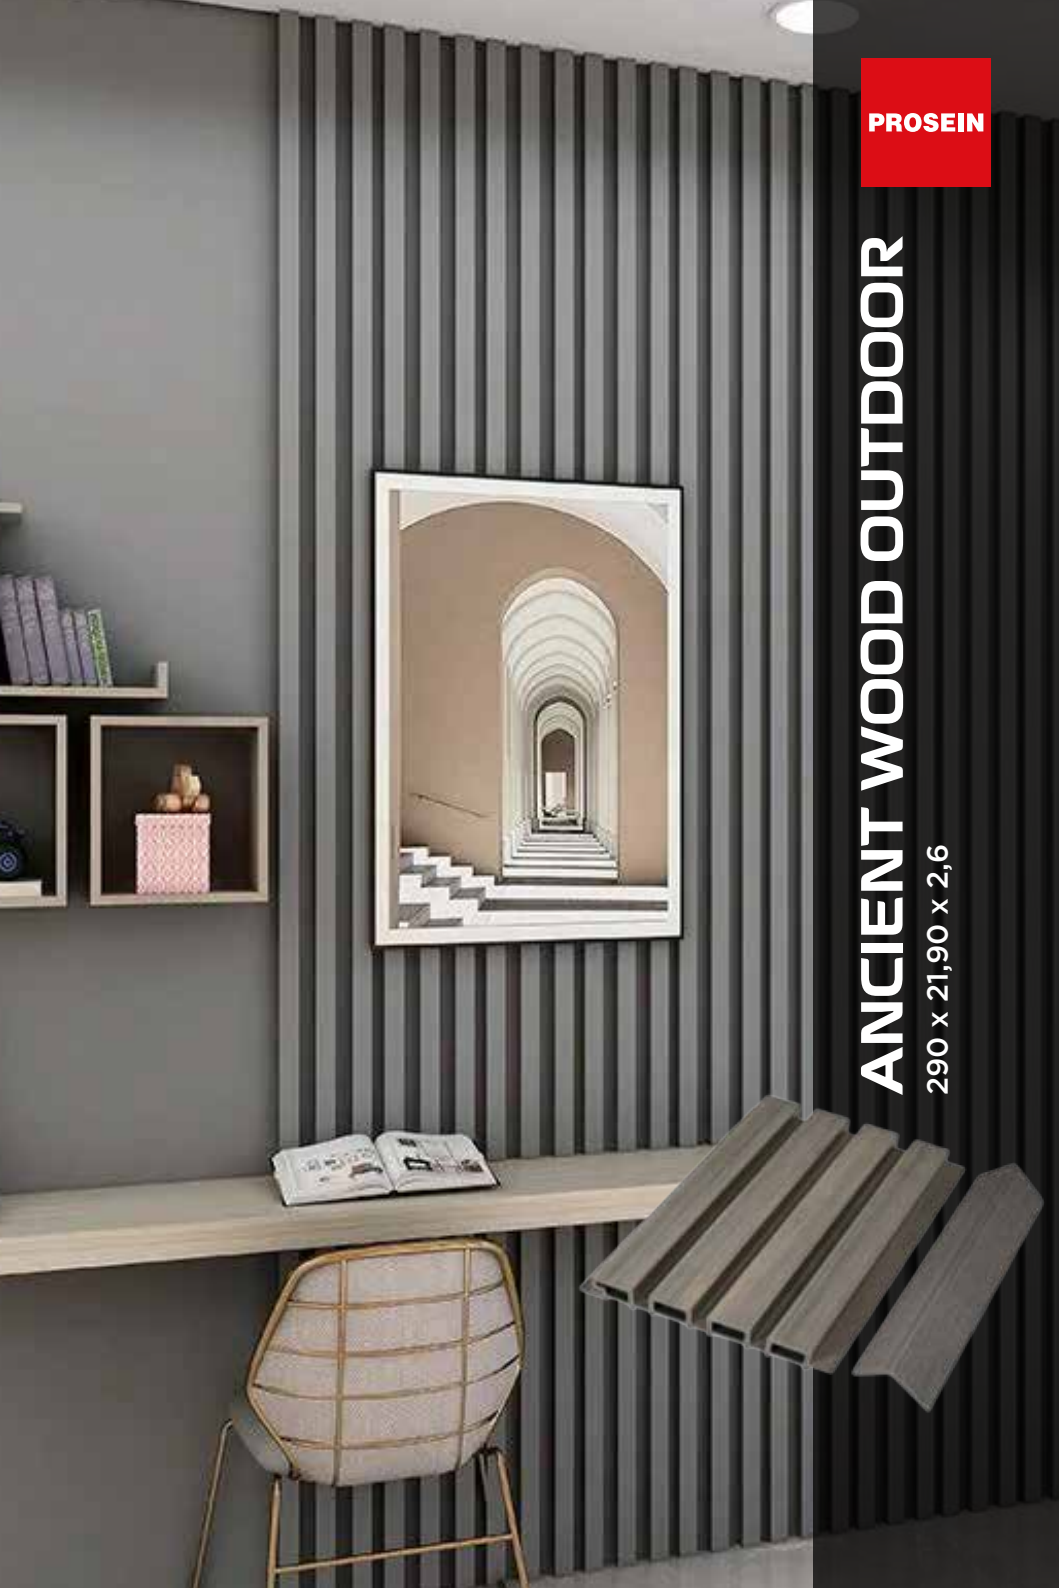

J-001411771-0

PROSEIN

WALL PANEL

WALL PANEL

290 x 21,90 x 2,6

PROSEIN

LIGHT WALNUT OUTDOOR

CREAM OUTDOOR

ANCIENT WOOD OUTDOOR

290 x 21,90 x 2,6

PROSEIN

ANCIENT WOOD OUTDOOR

290 x 21,90 x 2,6

PROSEIN

ANCIENT WOOD OUTDOOR

290 x 21,90 x 2,6

PROSEIN

ANCIENT WOOD OUTDOOR

290 x 21,90 x 2,6