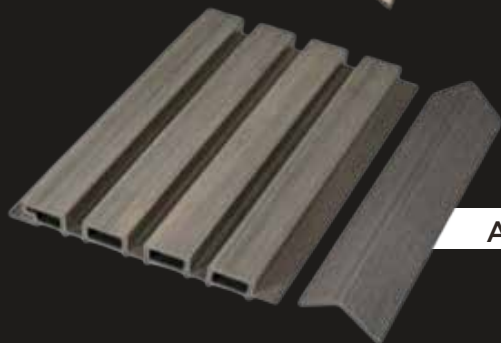

# WALL PANEL

290 x 21,90 x 2,6

PROSEIN

LIGHT WALNUT OUTDOOR

CREAM OUTDOOR

ANCIENT WOOD OUTDOOR

PARED

RESISTENCIA  
A LA CORROSIÓN